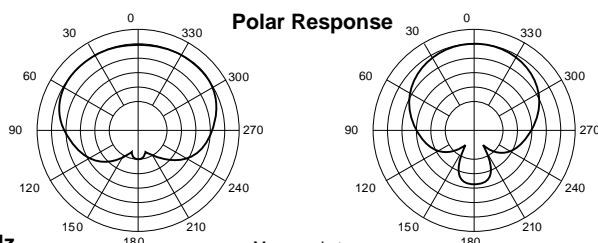

Colors: Black or Light Skin

Frequency Response

Polar Response

1 kHz

CARDIOID

Measured at
1 meter and 1 kHz

HYPERCARDIOID

Please see our price list for more information on options, accessories and how to order.