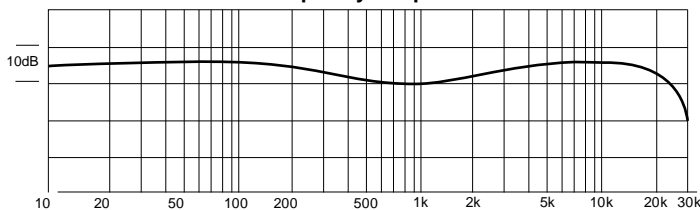

Colors: Black or Light Skin

Frequency Response

Polar Response

1 kHz

CARDIOID

Measured at
1 meter and 1 kHz

HYPERCARDIOID

Please see our price list for more information on options, accessories and how to order.